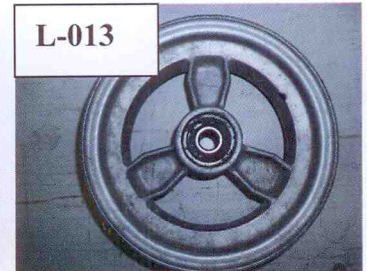

Section landing gear - pictures